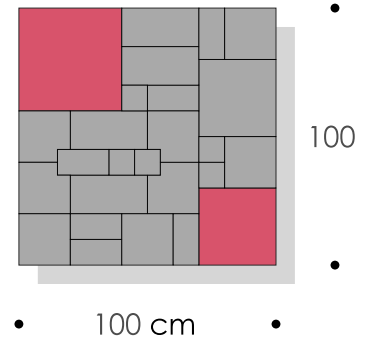

■ monochrome
■ two colored